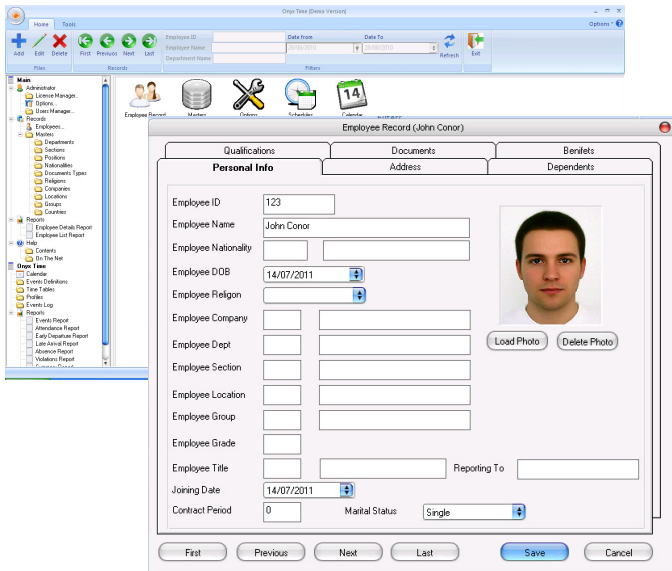

TA & AC Solutions

A complete Time Attendance Solution

Onyx Time was designed to meet the stringent requirements of every organization and firm.

Supports one shift or multi shifts time schema. Working time schedules with flexible time definitions, workdays & holidays are also supported

With The Onyx Time, employee time keeping and access control has never been easier

Onyx Time is a complete Time Attendance & Access control solution for any modern organization.

Data can be collected through standard serial interfaces, modems or IP networks including the internet. The system can be administered from remote workstations through LAN or WAN.

Onyx Time. TA & AC Management System

Description	Lite	Std.	Pro
Windows 98/Me/NT/2000/XP/Win7 (32 bits)	✓	✓	✓
Automated Setup	✓	✓	✓
User Friendly Interface	✓	✓	✓
Simple and compound search, filter, and sorting	✓	✓	✓
English or Arabic Interface & Reports	optional	✓	✓
Support Multi User Environment		✓	✓
Records Number Limitation	100	500	Unlimited
Workstation Number limitation	1	optional	Optional
MS Access Database	✓	✓	✓
MS SQL Database		✓	✓
Oracle Database		✓	✓
Photos Stored In Database	✓	✓	✓
Supports Industry Standard Image formats	✓	✓	✓
Load Images from files	✓	✓	✓
Configurable User Profile	✓	✓	✓
Attendance Reports	✓	✓	✓
Summary Reports	✓	✓	✓
Records Details Reports	✓	✓	✓
Violations Reports	✓	✓	✓
Late Arrival Reports	✓	✓	✓
Early Departure Reports	✓	✓	✓
Absence Reports	✓	✓	✓
Time Schedules	✓	✓	✓
Calendar & Holidays	✓	✓	✓
Access Control	✓	✓	✓
On Line Help	✓	✓	✓
Multi Shifts Calculations	✓	✓	✓